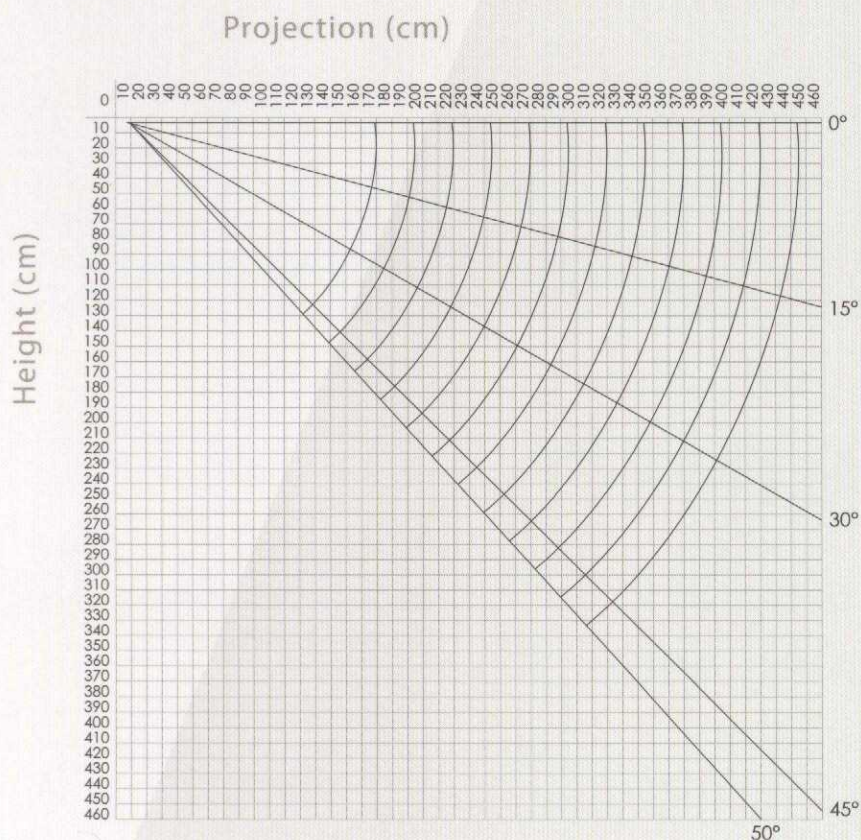

Wind resistance (at maximum dimensions)

Class tested by TÜV according to EN 13561:2004	1
Nominal test pressure p (N/m ²)	40

Overall dimensions and weight (1 pair of arms)

Width (cm)	600
Projection (awning open) (cm)	435
Approx. weight (kg)	80-90

PROJECTION	MIN WIDTH
160	205
210	255
260	305
310	355
360	405
415	455
435	480

■ With giant arms

Covering

Wall installation