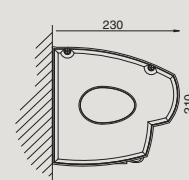

Installation with a hood