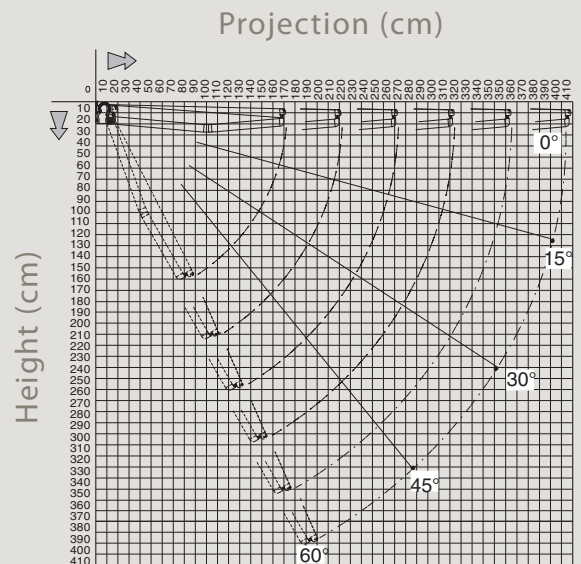

The maximum recommended dimensions are 7m width and 4.1m projection. (As a single unit.)

The awning is modular and it can reach larger dimensions by adding more profiles. For ease of operation we strongly recommend that awnings of 6m and over be motorised.

Wind resistance (at maximum dimensions)

Class tested by TÜV according to EN 13561:2004	2 (cm 600 x 310)	1 (cm 600 x 410)
Nominal test pressure p (N/m ²)	70	40

Overall dimensions and weight (1 pair of arms)

Width (cm)	600
Projection (awning open) (cm)	410
Approx. weight (kg)	65

PROJECTION	MIN WIDTH
160	203
210	253
260	303
310	353
360	403
410	453

Wall installation

Ceiling installation

Wall installation

Ceiling installation