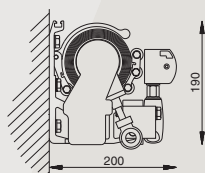

Wind resistance (at maximum dimensions)

Class tested by TÜV according to EN 13561:2004	2 (cm 600 x 310)	1 (cm 600 x 410)
Nominal test pressure p (N/m ²)	70	40

Overall dimensions and weight (1 pair of arms)

Width (cm)	600
Projection (awning open) (cm)	410
Approx. weight (kg)	65

PROJECTION	MIN WIDTH
160	203
210	253
260	303
310	353
360	403
410	453

Wall installation

Ceiling installation

Wall installation

Ceiling installation

Installation with a hood

Under-roof installation