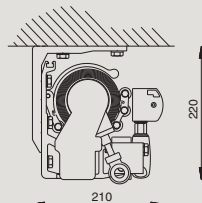

Wind resistance (at maximum dimensions)

Class tested by TÜV according to EN 13561:2004	2 (cm 600 x 310)	1 (cm 600 x 410)
Nominal test pressure p (N/m ²)	70	40

Overall dimensions and weight (1 pair of arms)

Width (cm)	600
Projection (awning open) (cm)	410
Approx. weight (kg)	65

PROJECTION	MIN WIDTH
160	203
210	253
260	303
310	353
360	403
410	453

Wall installation

Ceiling installation

Wall installation

Ceiling installation