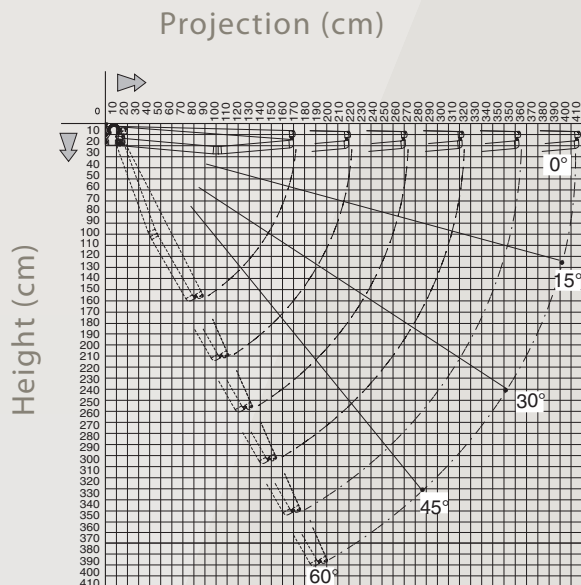

The maximum recommended dimensions are 7m width and 4.1m projection. (As a single unit.)

The awning is modular and it can reach larger dimensions by adding more profiles. For ease of operation we strongly recommend that awnings of 6m and over be motorised.

Wind resistance (at maximum dimensions)

Class tested by TÜV according to EN 13561:2004	2 (cm 600 x 310)	1 (cm 600 x 410)
Nominal test pressure p (N/m ²)	70	40

Overall dimensions and weight (1 pair of arms)

Width (cm)	600
Projection (awning open) (cm)	410
Approx. weight (kg)	65

PROJECTION	MIN WIDTH
160	203
210	253
260	303
310	353
360	403
410	453

Wall installation

Ceiling installation

Wall installation

Ceiling installation